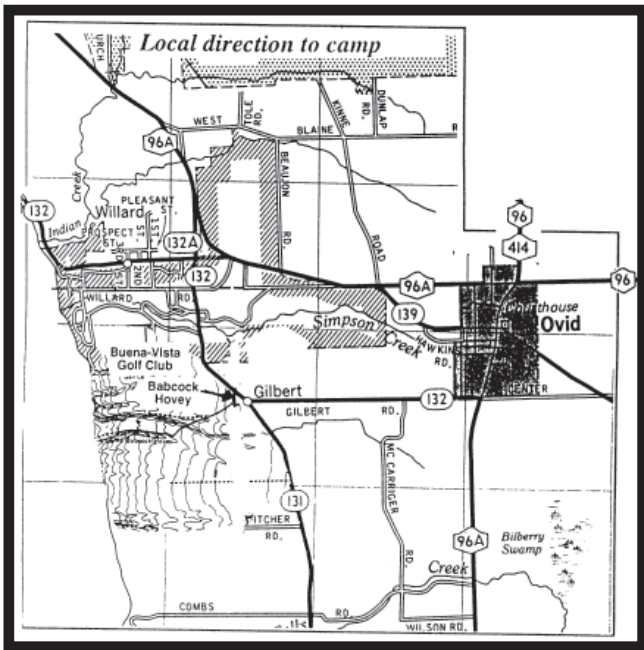

Directions to Camp Babcock-Hovey

Camp Babcock-Hovey
Finger Lakes Council
7294 County Rd. 132
Ovid, NY 14521
607-869-3841

From the Southwest

- Take Route 14, or 414 into Watkins Glen and then take Route 414 North to Ovid. (see insert)

From the Northwest

- Take Route 5 & 20 through Geneva and then turn on Route 96a (toward Ovid (see insert)), or...
- Take NYS Thruway to exit 42, then Route 14 South until it intersects with Route 5 & 20 on the South side of Geneva. Take Route 5 & 20 East to Route 96a to Ovid. (see insert)

From the Northeast

- Take Route 5 & 20 West and Route 414 South to Ovid (see insert), or...
- Take NYS Thruway to Exit 41, then Route 414 South to Ovid. (see insert)