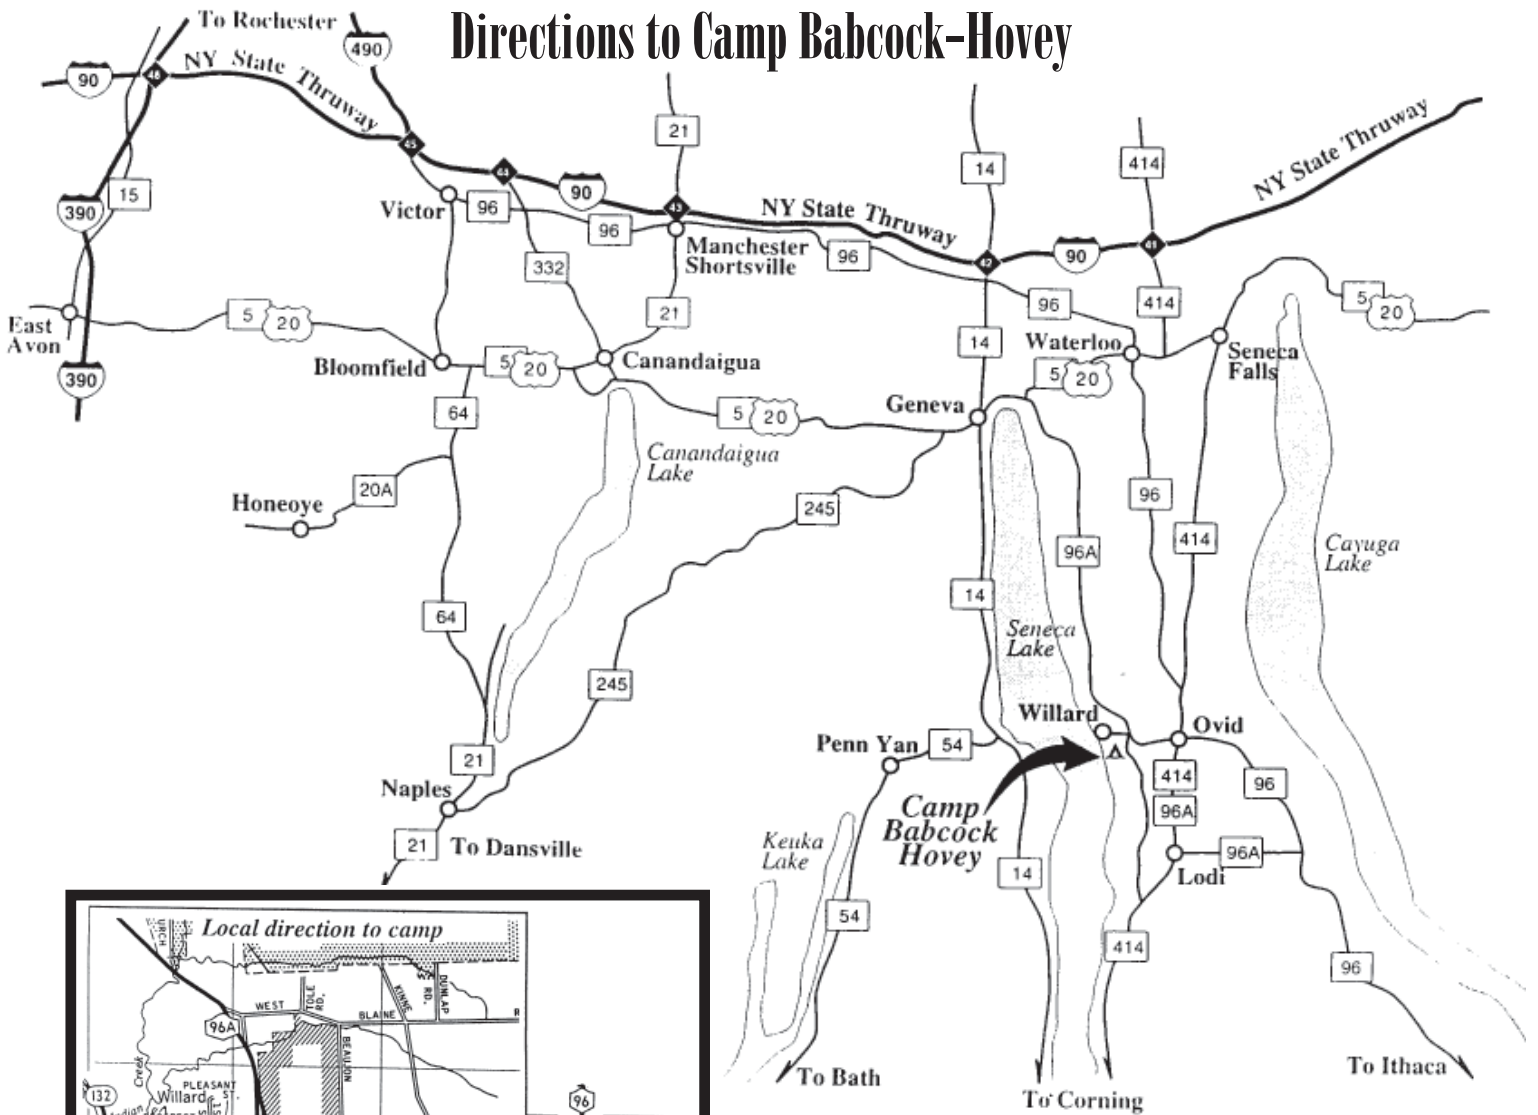

Directions to Camp Babcock-Hovey

Camp Babcock-Hovey
Finger Lakes Council
7294 County Rd. 132
Ovid, NY 14521
607-869-3841

From the Southwest

- Take Route 14, or 414 into Watkins Glen and then take Route 414 North to Ovid. (see insert)

From the Northwest

- Take Route 5 & 20 through Geneva and then turn on Route 96a (toward Ovid (see insert)), or...
- Take NYS Thruway to exit 42, then Route 14 South until it intersects with Route 5 & 20 on the South side of Geneva. Take Route 5 & 20 East to Route 96a to Ovid. (see insert)

From the Northeast

- Take Route 5 & 20 West and Route 414 South to Ovid (see insert), or...
- Take NYS Thruway to Exit 41, then Route 414 South to Ovid. (see insert)